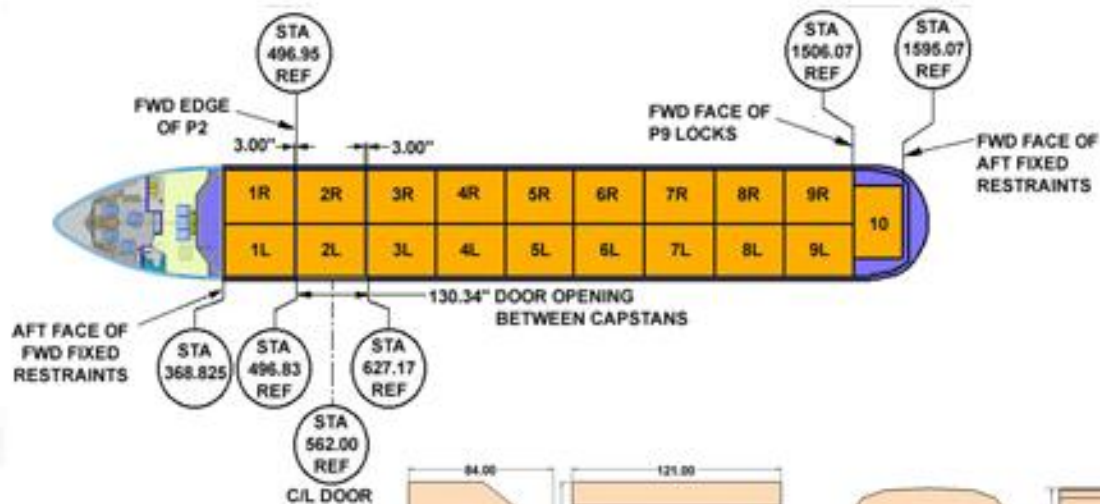

## 767-200SF

19 Pallet- Side by Side 88" x 125"  
 9456 Cu Ft.

Netted Pallets in Positions 9 and 10 limited to 91.75" and 78" height respectively

POSITIONS 1- 9

POSITION 10