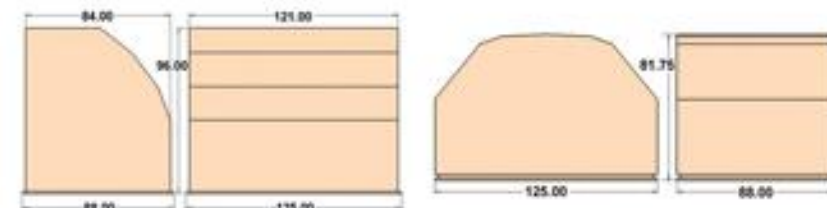

## 767-200SF

19 Pallet- Side by Side 88" x 125"  
 9456 Cu Ft.

Netted Pallets in Positions 9 and 10 limited to 91.75" and 78" height respectively

POSITIONS 1- 9

POSITION 10