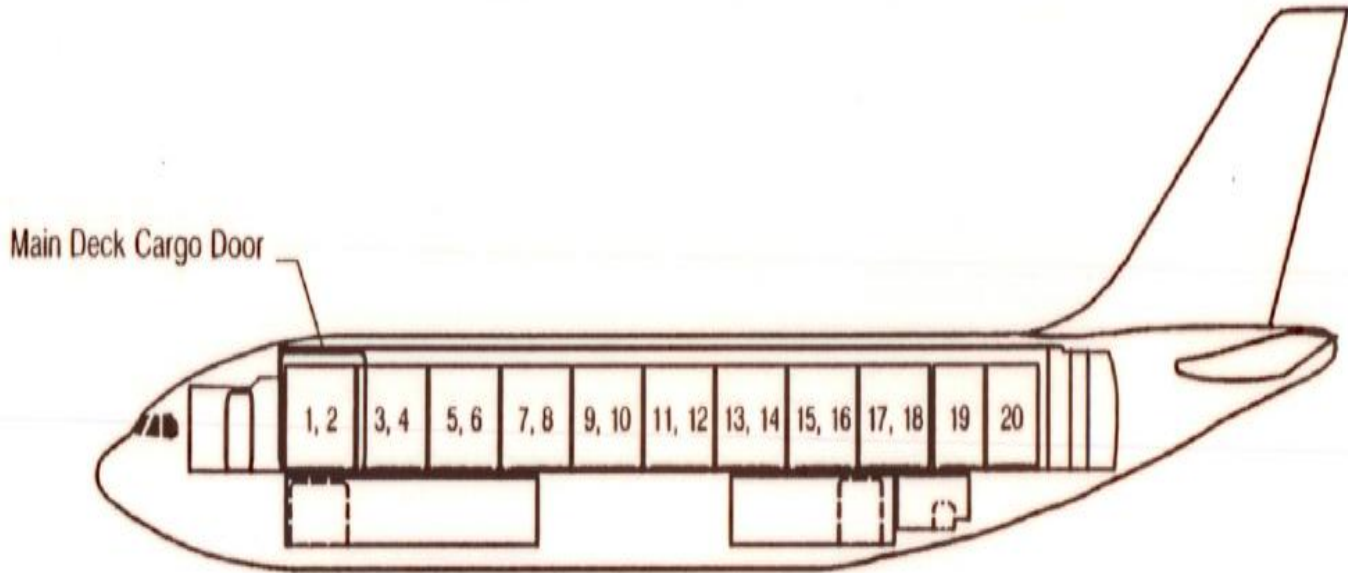

Airline Cargo Services
600 Bayview Ave., Ste 305, Inwood, NY 11096
www.airlinecargo.com
email: info@airlinecargo.com
516-371-1545

A300-600C

Cargo Arrangement