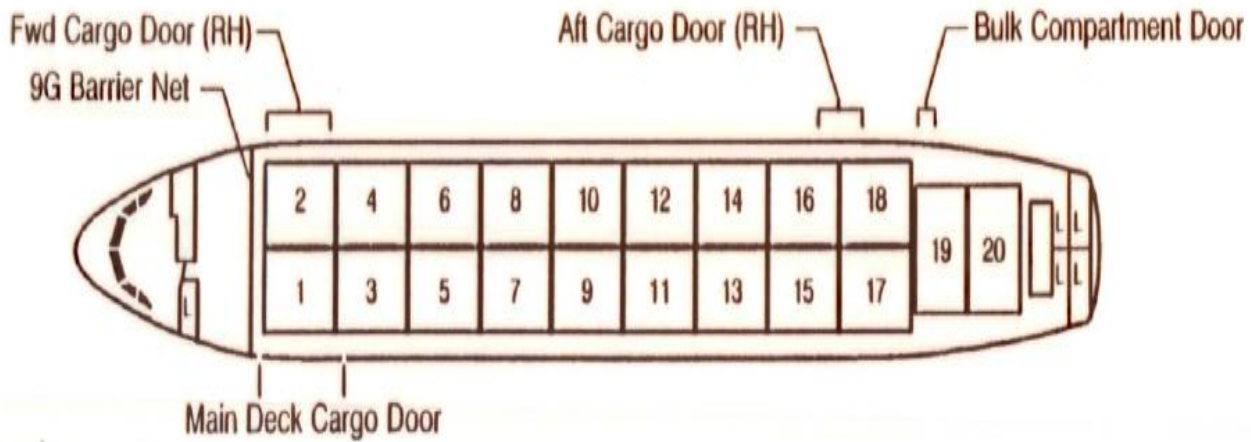

Airline Cargo Services
600 Bayview Ave., Ste 305, Inwood, NY 11096
www.airlinecargo.com
email: info@airlinecargo.com
516-371-1545

A300-600C

Cargo Arrangement