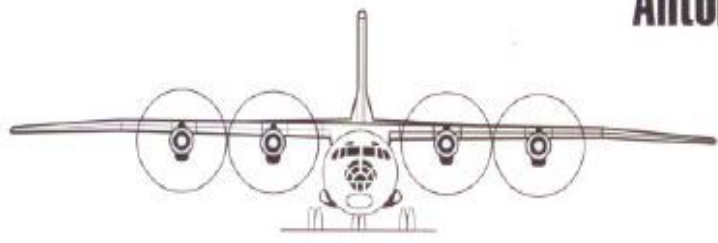

# Antonov AN-12 BP

**Cargo Door Openings Antonov AN-12 BP**  
 Usable volume of cargo compartment 97 cub.m.

Width 3.1m (122in)  
 Height 2.5m (99in)

## Cross Sections Antonov AN-12 BP