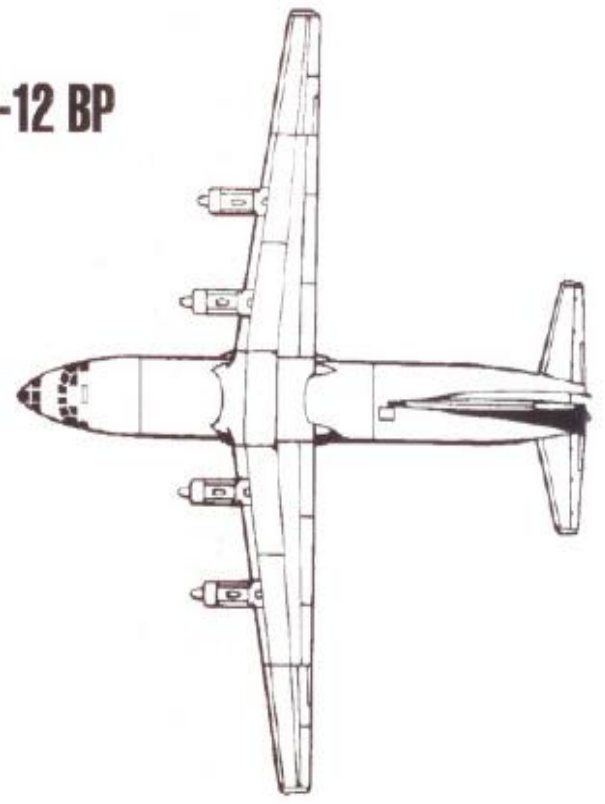

# Antonov AN-12 BP

**Cargo Door Openings Antonov AN-12 BP**  
 Usable volume of cargo compartment 97 cub.m.

Width 3.1m (122in)  
 Height 2.5m (99in)

## Cross Sections Antonov AN-12 BP