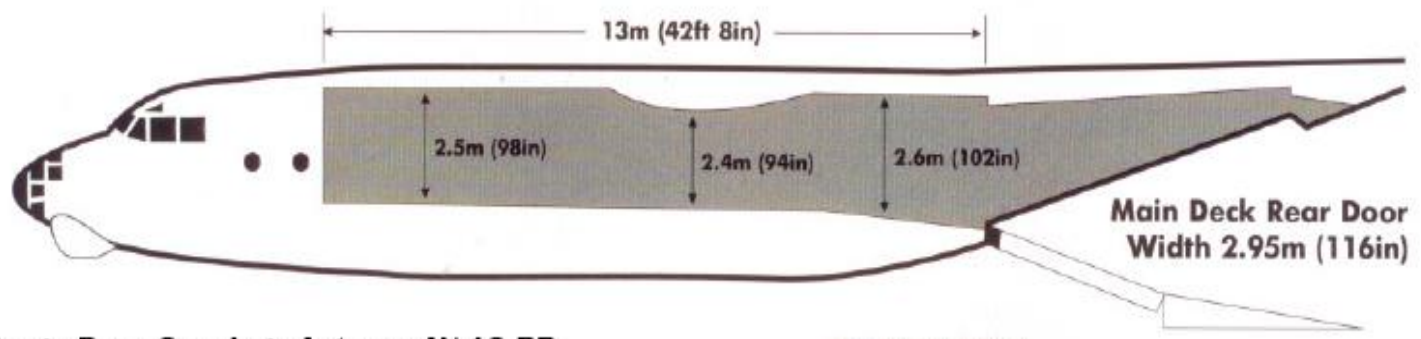

# Antonov AN-12 BP

**Cargo Door Openings Antonov AN-12 BP**  
 Usable volume of cargo compartment 97 cub.m.

Width 3.1m (122in)  
 Height 2.5m (99in)