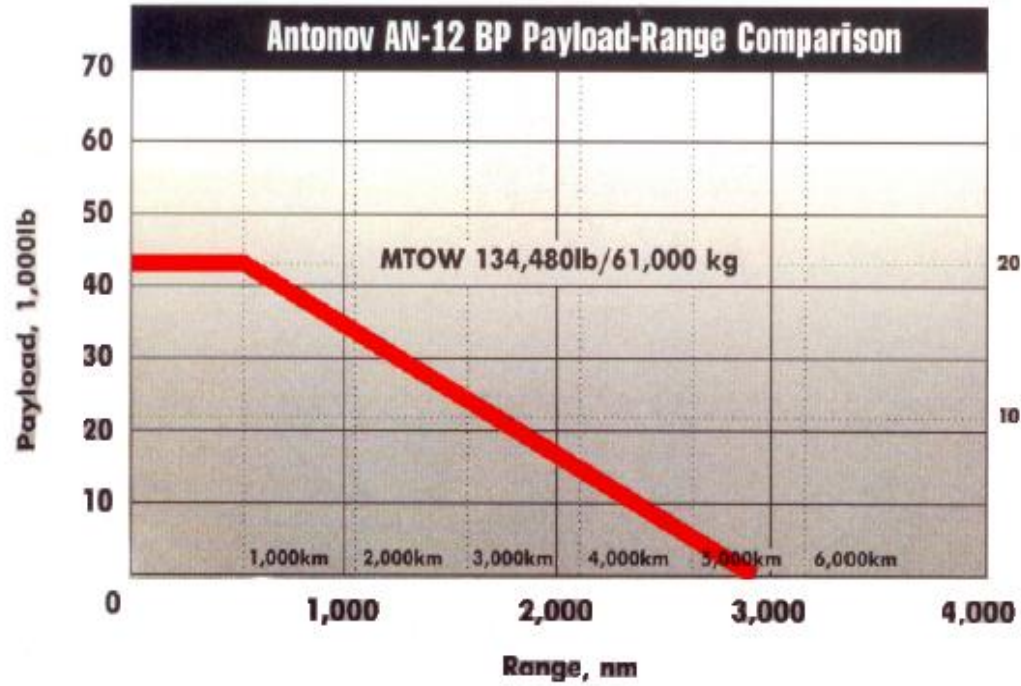

# Antonov AN-12 BP

**Cargo Door Openings Antonov AN-12 BP**  
 Usable volume of cargo compartment 97 cub.m.

Width 3.1m (122in)  
 Height 2.5m (99in)