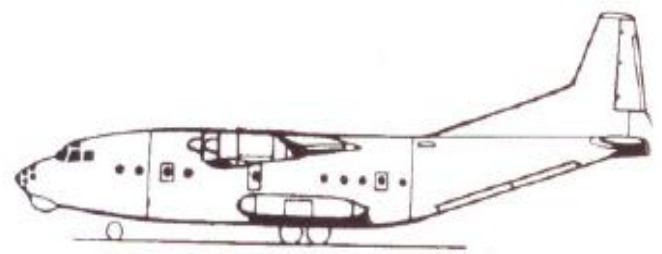

# Antonov AN-12 BP

**Cargo Door Openings Antonov AN-12 BP**  
 Usable volume of cargo compartment 97 cub.m.

Width 3.1m (122in)  
 Height 2.5m (99in)

## Cross Sections Antonov AN-12 BP