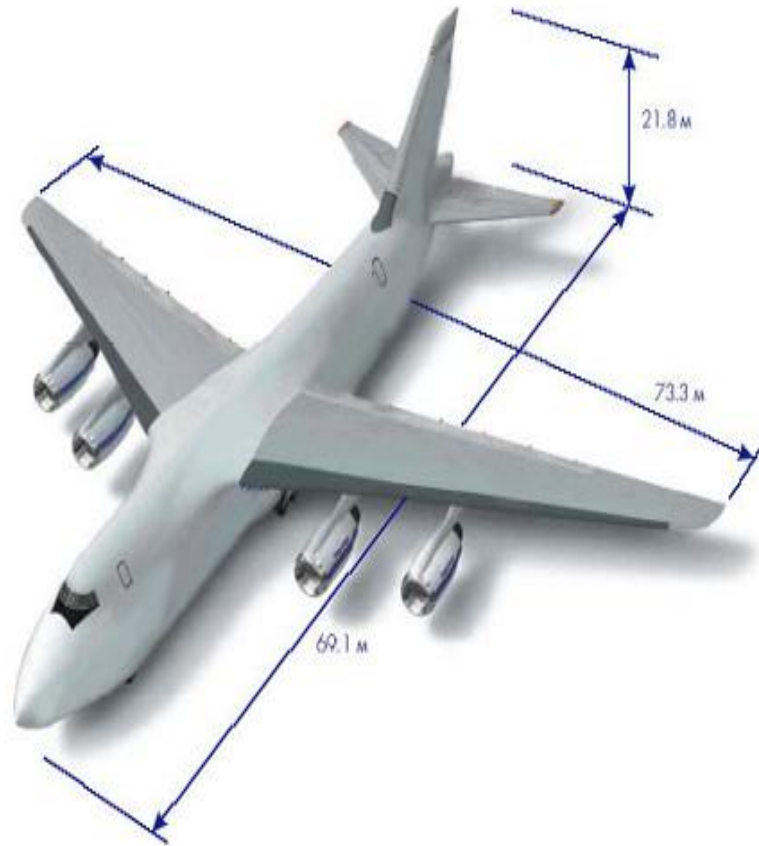

Airline Cargo Services
 600 Bayview Ave., Ste 305, Inwood, NY 11096
 www.airlinecargo.com
 email: info@airlinecargo.com
 516-371-1545

AN-124

Aircraft Length	69.1m
Wingspan	73.3m
Height	21.8m

Dimensions of a Cargo Cabin	43.7m
Volume of the Cabin	1027.8m ³
Maximum Take-Off Weight	392,000kg
AC Operational Empty Weight	172,000kg
Maximum Payload	120,000kg