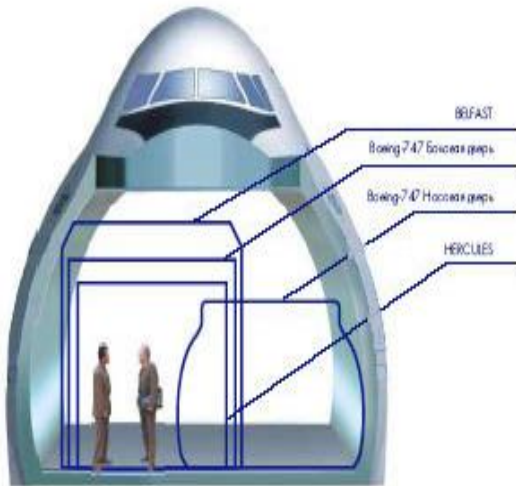

Airline Cargo Services
 600 Bayview Ave., Ste 305, Inwood, NY 11096
 www.airlinecargo.com
 email: info@airlinecargo.com
 516-371-1545

AN-124

Aircraft Length	69.1m
Wingspan	73.3m
Height	21.8m

Dimensions of a Cargo Cabin	43.7m
Volume of the Cabin	1027.8m ³
Maximum Take-Off Weight	392,000kg
AC Operational Empty Weight	172,000kg
Maximum Payload	120,000kg