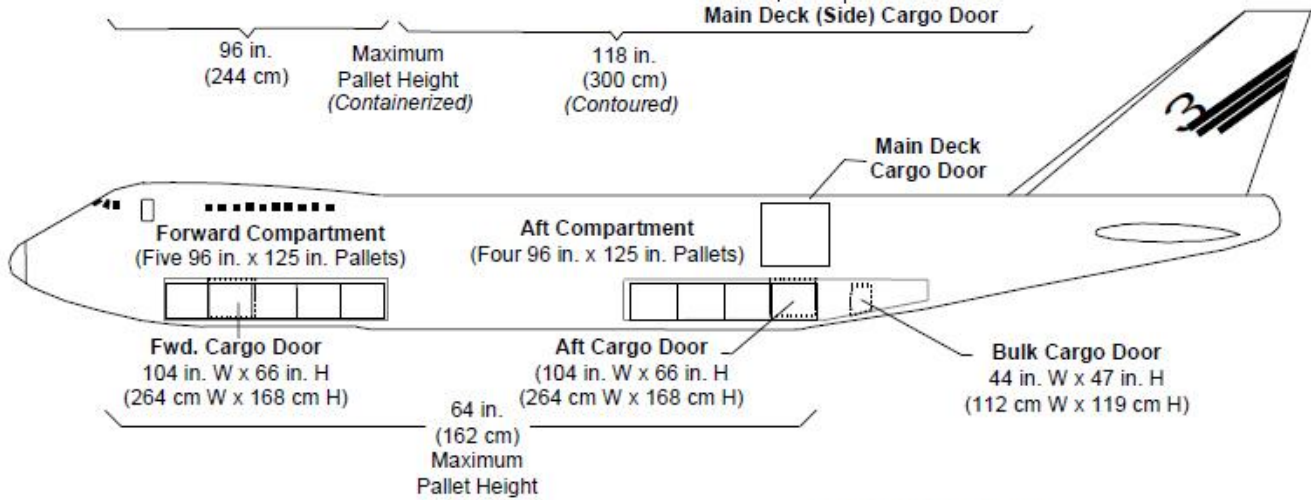

Airline Cargo Services
600 Bayview Ave., Ste 305, Inwood, NY 11096
www.airlinecargo.com
email: info@airlinecargo.com
516-371-1545

B-747-200F

Freighter (Side Door)

Range: 3,500 nm/6,440 km.

Volume: 25,591 cf/724.7 cm.