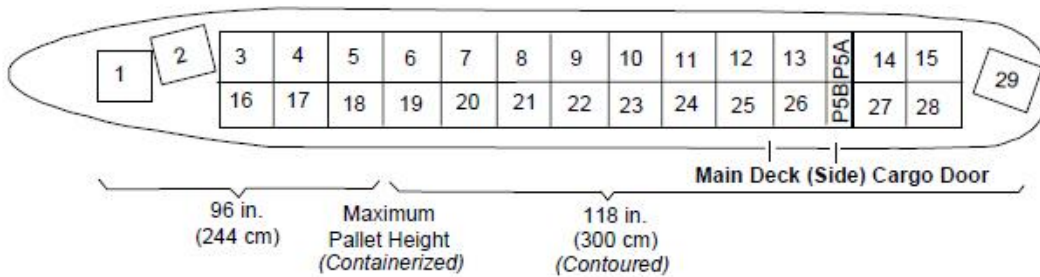

Airline Cargo Services
600 Bayview Ave., Ste 305, Inwood, NY 11096
www.airlinecargo.com
email: info@airlinecargo.com
516-371-1545

B-747-200F

Freighter (Side Door)

Range: 3,500 nm/6,440 km.

Volume: 25,591 cf/724.7 cm.