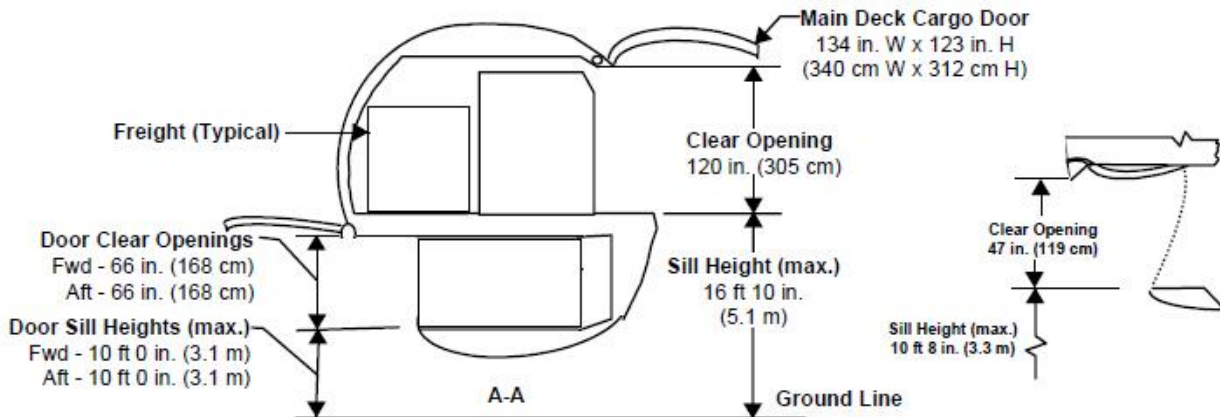

Airline Cargo Services
600 Bayview Ave., Ste 305, Inwood, NY 11096
www.airlinecargo.com
email: info@airlinecargo.com
516-371-1545

B-747-200F

Freighter (Side Door)

Range: 3,500 nm/6,440 km.

Volume: 25,591 cf/724.7 cm.