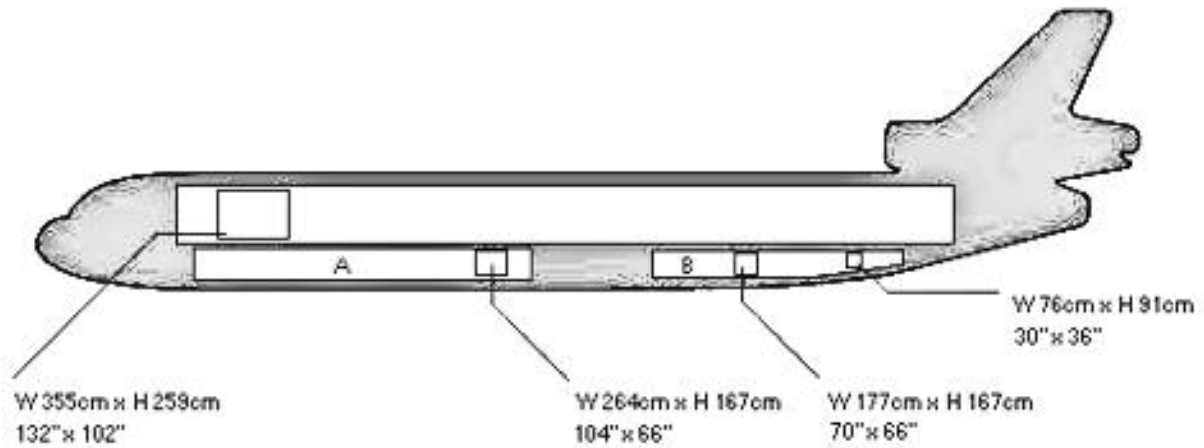

**Airline
Cargo
Services, inc.**

Airline Cargo Services
600 Bayview Ave, Suite 305
Inwood, NY 11096
www.airlinecargo.com
email: info@airlinecargo.com
516-371-1545