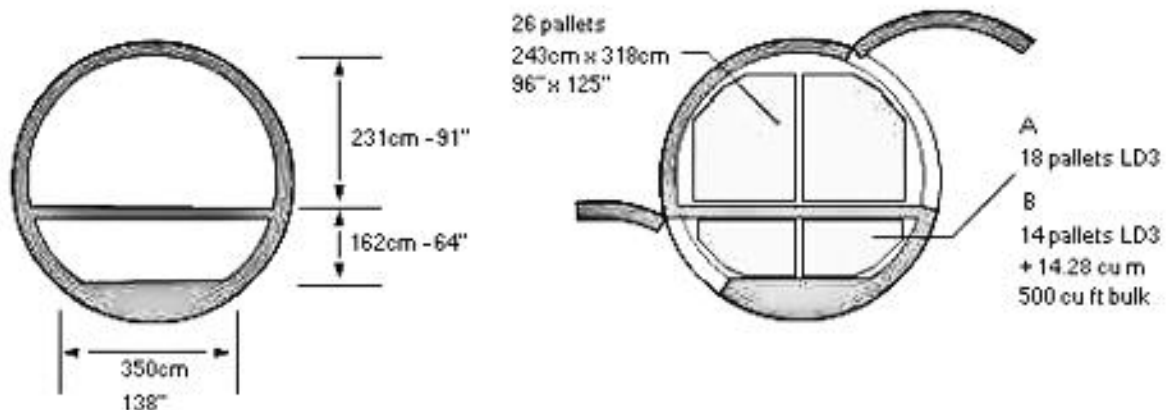

**Airline
Cargo
Services, inc.**

Airline Cargo Services
600 Bayview Ave, Suite 305
Inwood, NY 11096
www.airlinecargo.com
email: info@airlinecargo.com
516-371-1545