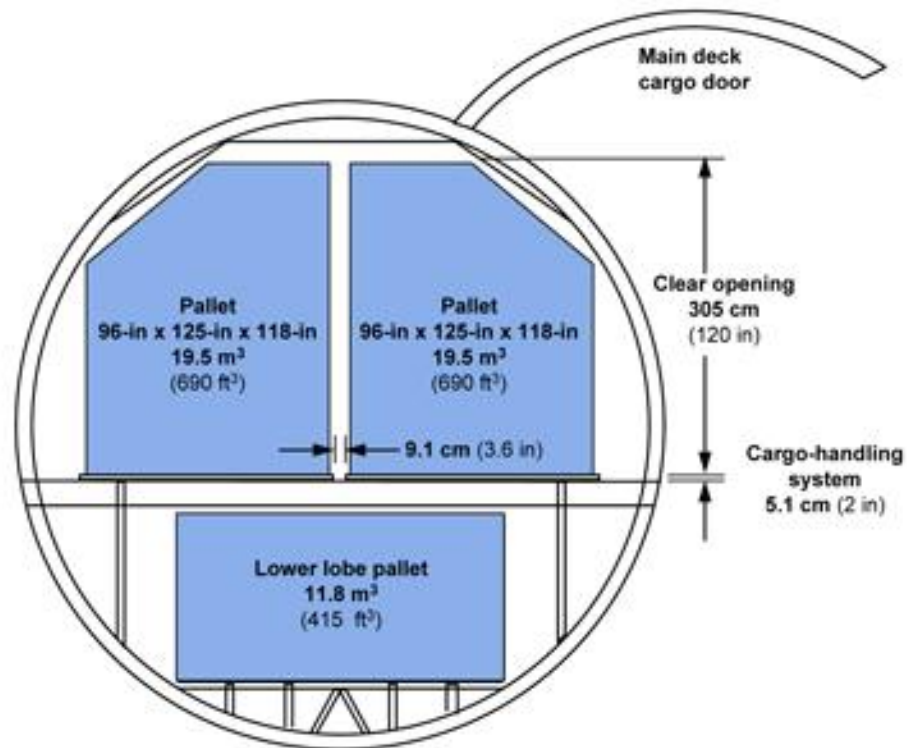

**Airline
Cargo
Services, inc.**

Airline Cargo Services
600 Bayview Ave, Suite 305
Inwood, NY 11096
www.airlinecargo.com
email: info@airlinecargo.com
516-371-1545

The 777 Freighter carries 3-m (10-ft) high pallets

Looking aft