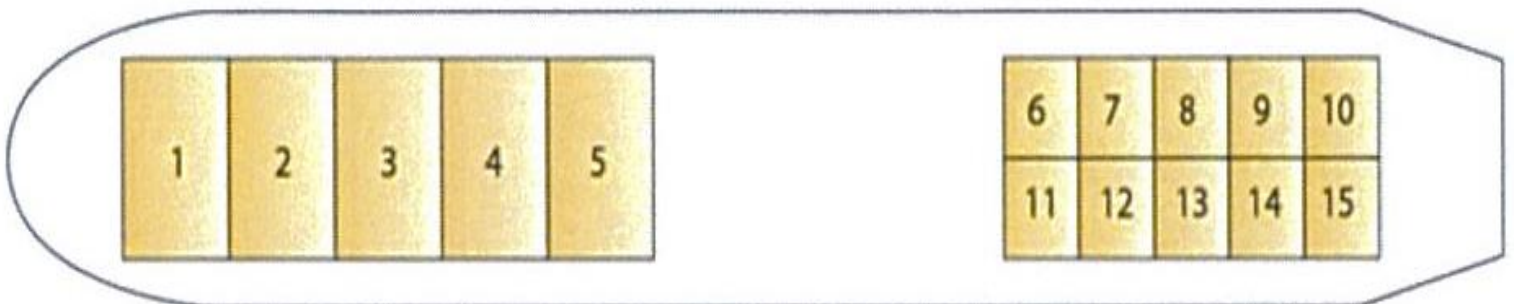

Airline Cargo Services
600 Bayview Ave., Ste 305, Inwood, NY 11096
www.airlinecargo.com
email: info@airlinecargo.com
516-371-1545

DC-10

Main Deck:

Lower Deck:

Length: 55,3 m

Crusing Speed: 908.km/h

Height: 17,70 m

Max Cargo Capacity: 71,160kg

Wingspan: 50,40 m

Airline Cargo Services
600 Bayview Ave., Ste 305, Inwood, NY 11096
www.arilinecargo.com
email: info@airlinecargo.com
516-371-1545

DC-10-30CF

Cargo Arrangement