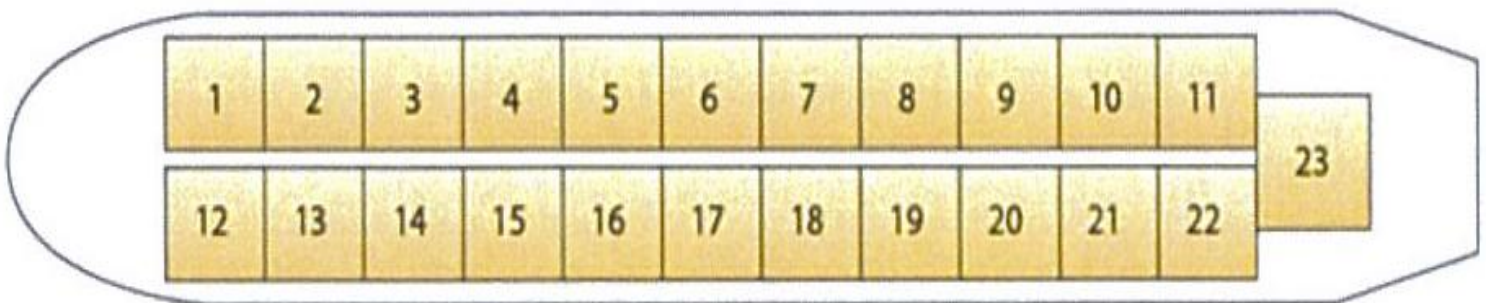

Airline Cargo Services
600 Bayview Ave., Ste 305, Inwood, NY 11096
www.airlinecargo.com
email: info@airlinecargo.com
516-371-1545

DC-10

Main Deck:

Lower Deck:

Length: 55,3 m

Crusing Speed: 908.km/h

Height: 17,70 m

Max Cargo Capacity: 71,160kg

Wingspan: 50,40 m

Airline Cargo Services
600 Bayview Ave., Ste 305, Inwood, NY 11096
www.arilinecargo.com
email: info@airlinecargo.com
516-371-1545

DC-10-30CF

Cargo Arrangement

* 88 x 125 x 96 in.
(223 x 318 x 244 cm)

Airline Cargo Services
 600 Bayview Ave., Ste 305, Inwood, NY 11096
 www.airlinecargo.com
 email: info@airlinecargo.com
 516-371-1545

DC-10-30CF

Cargo Door Openings