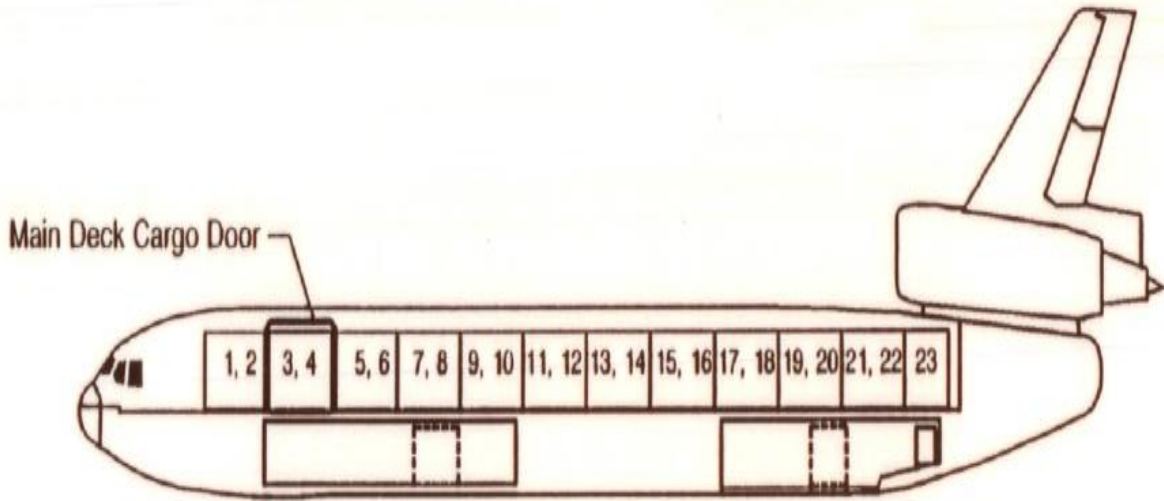

Airline Cargo Services
600 Bayview Ave., Ste 305, Inwood, NY 11096
www.airlinecargo.com
email: info@airlinecargo.com
516-371-1545

DC-10

Main Deck:

Lower Deck:

Length: 55,3 m

Crusing Speed: 908.km/h

Height: 17,70 m

Max Cargo Capacity: 71,160kg

Wingspan: 50,40 m

Airline Cargo Services
600 Bayview Ave., Ste 305, Inwood, NY 11096
www.arilinecargo.com
email: info@airlinecargo.com
516-371-1545

DC-10-30CF

Cargo Arrangement

* 88 x 125 x 96 in.
(223 x 318 x 244 cm)

Airline Cargo Services
 600 Bayview Ave., Ste 305, Inwood, NY 11096
 www.airlinecargo.com
 email: info@airlinecargo.com
 516-371-1545

DC-10-30CF

Cargo Door Openings