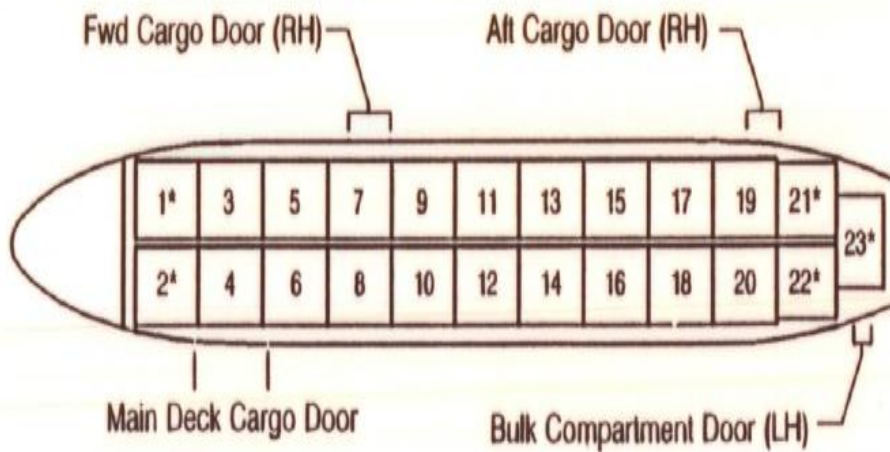

Airline Cargo Services
600 Bayview Ave., Ste 305, Inwood, NY 11096
www.airlinecargo.com
email: info@airlinecargo.com
516-371-1545

DC-10

Main Deck:

Lower Deck:

Length: 55,3 m

Crusing Speed: 908.km/h

Height: 17,70 m

Max Cargo Capacity: 71,160kg

Wingspan: 50,40 m

Airline Cargo Services
600 Bayview Ave., Ste 305, Inwood, NY 11096
www.arilinecargo.com
email: info@airlinecargo.com
516-371-1545

DC-10-30CF

Cargo Arrangement

* 88 x 125 x 96 in.
(223 x 318 x 244 cm)

Airline Cargo Services
 600 Bayview Ave., Ste 305, Inwood, NY 11096
 www.airlinecargo.com
 email: info@airlinecargo.com
 516-371-1545

DC-10-30CF

Cargo Door Openings