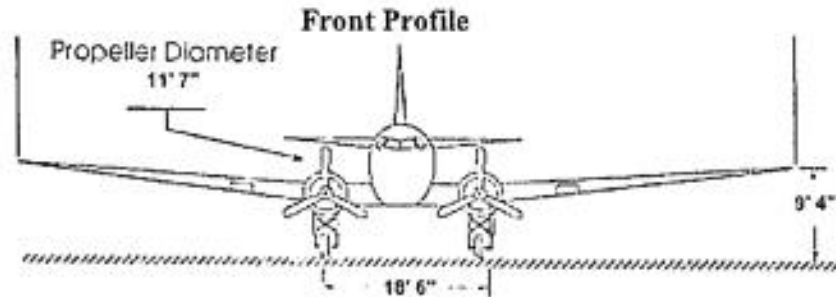

**Airline
Cargo
Services, inc.**

Airline Cargo Services
 600 Bayview Ave, Suite 305
 Inwood, NY 11096
 www.airlinecargo.com
 email: info@airlinecargo.com
 516-371-1545

Loading Diagram

DC-3

The logo for Airline Cargo Services, inc. features a stylized blue and red graphic on the left, consisting of vertical bars and a diagonal shape. To the right, the company name is written in a serif font, with 'Airline' and 'Services, inc.' in a smaller size than 'Cargo'.