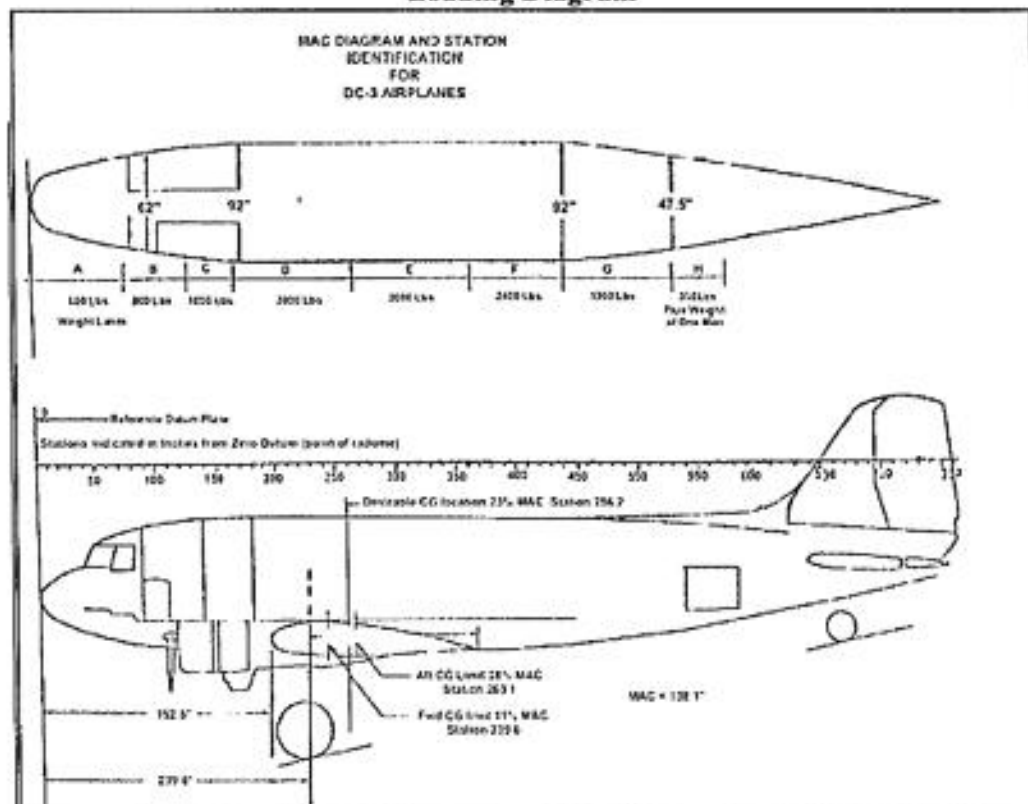

**Airline
Cargo
Services, inc.**

Airline Cargo Services
 600 Bayview Ave, Suite 305
 Inwood, NY 11096
 www.airlinecargo.com
 email: info@airlinecargo.com
 516-371-1545

Loading Diagram

DC-3

The logo for Airline Cargo Services, inc. features a stylized blue and red graphic on the left, consisting of vertical bars and a diagonal shape. To the right, the company name is written in a serif font, with 'Airline' and 'Services, inc.' in a smaller size than 'Cargo'.