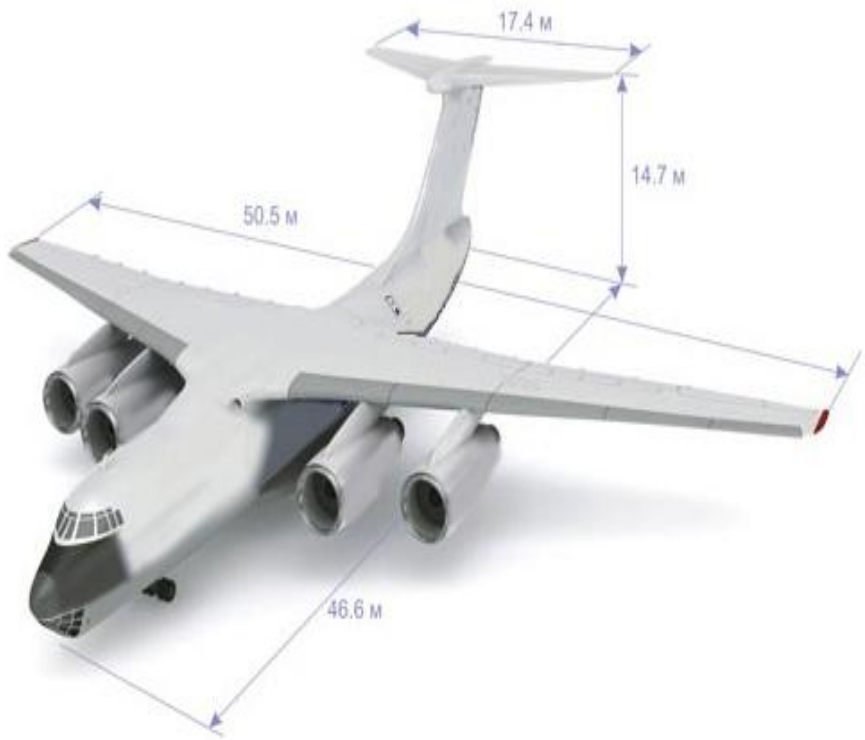

# IL-76TD

Aircraft Length	46.6m
Wingspan	50.5m
Height	14.7m

Maximum Payload	105,822 lbs
Max. Range with Max. Payload	3,800km
Cruise Speed	750-780kmph

Airline Cargo Services  
 600 Bayview Ave., Ste 305, Inwood, NY 11096  
 www.airlinecargo.com  
 email: info@airlinecargo.com  
 516-371-1545

# Ilyushin IL-76TD

**Cargo Door Openings Ilyushin IL-76TD**  
 Usable volume of cargo compartment 180 cub.m.

**Main Deck Cabin Layout Ilyushin IL-76TD**

**Cargo Area**  
 Length 20.0m (66ft)  
 Width 3.4m (11ft)  
 Ramp 4.5m (14ft 8in)  
 Height 3.4m (11ft 2in)