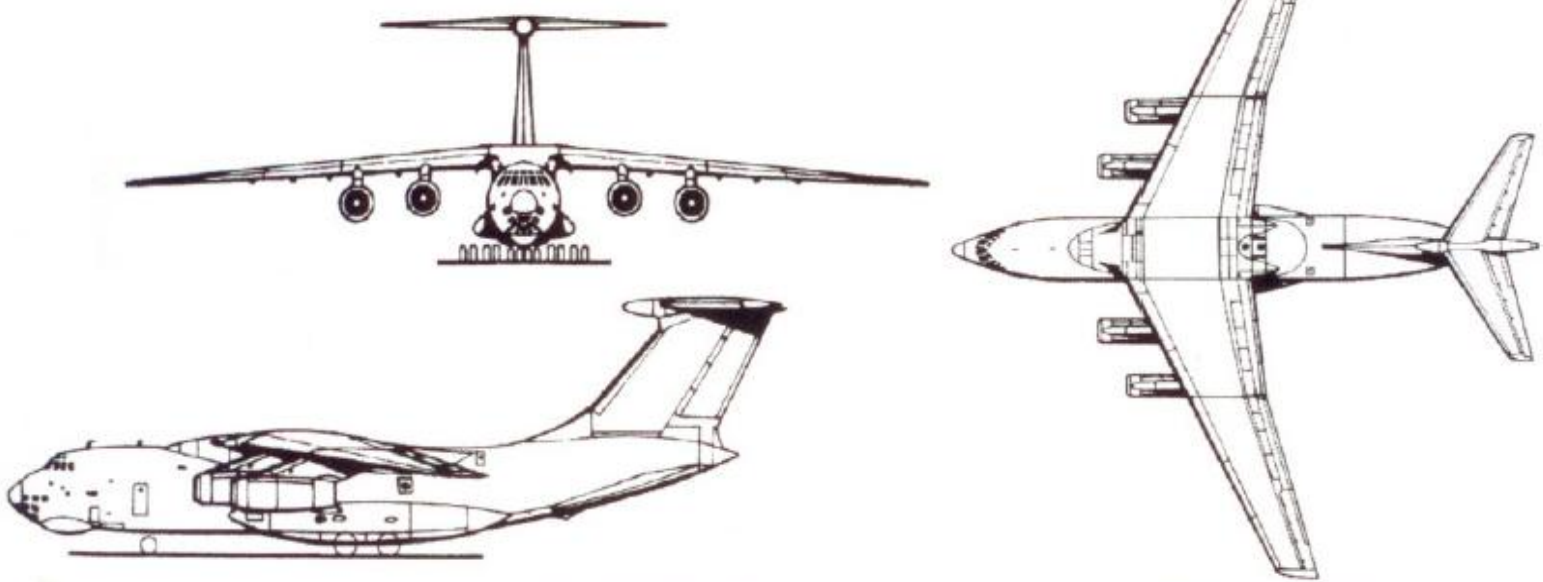

# IL-76TD

Aircraft Length	46.6m
Wingspan	50.5m
Height	14.7m

Maximum Payload	105,822 lbs
Max. Range with Max. Payload	3,800km
Cruise Speed	750-780kmph

Airline Cargo Services  
 600 Bayview Ave., Ste 305, Inwood, NY 11096  
 www.airlinecargo.com  
 email: info@airlinecargo.com  
 516-371-1545

# Ilyushin IL-76TD

**Cargo Door Openings Ilyushin IL-76TD**  
 Usable volume of cargo compartment 180 cub.m.

**Main Deck Cabin Layout Ilyushin IL-76TD**

**Cargo Area**  
 Length 20.0m (66ft)  
 Width 3.4m (11ft)  
 Ramp 4.5m (14ft 8in)  
 Height 3.4m (11ft 2in)