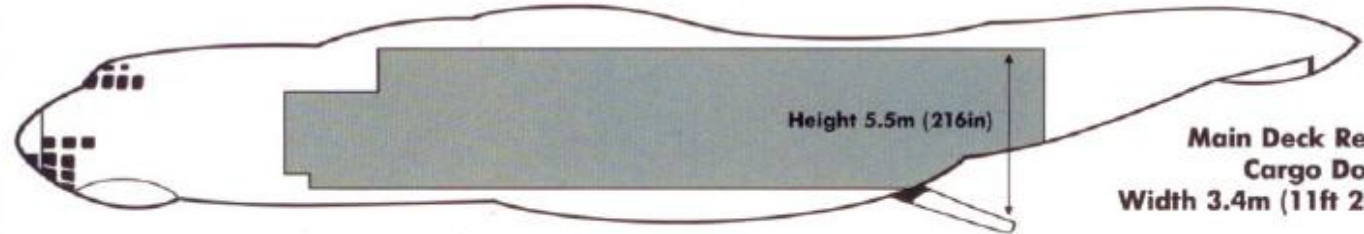

# IL-76TD

Aircraft Length	46.6m
Wingspan	50.5m
Height	14.7m

Maximum Payload	105,822 lbs
Max. Range with Max. Payload	3,800km
Cruise Speed	750-780kmph

Airline Cargo Services  
 600 Bayview Ave., Ste 305, Inwood, NY 11096  
 www.airlinecargo.com  
 email: info@airlinecargo.com  
 516-371-1545

# Ilyushin IL-76TD

**Cargo Door Openings Ilyushin IL-76TD**  
 Usable volume of cargo compartment 180 cub.m.

**Main Deck Cabin Layout Ilyushin IL-76TD**

**Cargo Area**  
 Length 20.0m (66ft)  
 Width 3.4m (11ft)  
 Ramp 4.5m (14ft 8in)  
 Height 3.4m (11ft 2in)