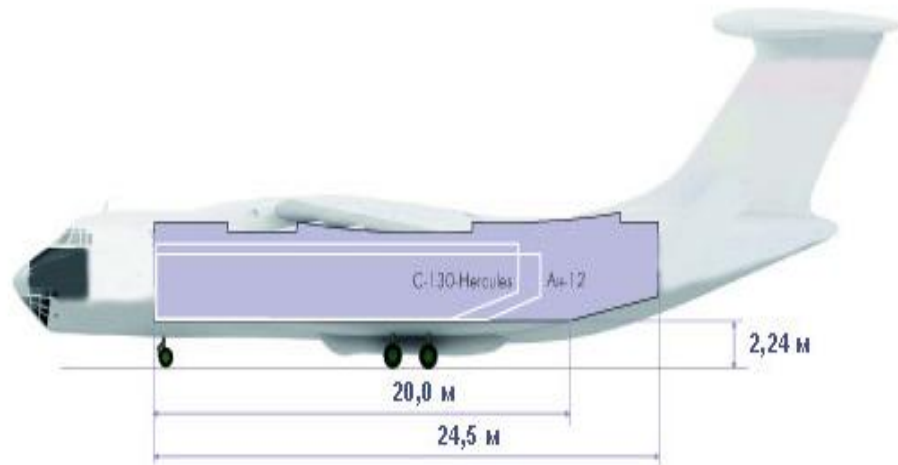

# IL-76TD

Aircraft Length	46.6m
Wingspan	50.5m
Height	14.7m

Maximum Payload	105,822 lbs
Max. Range with Max. Payload	3,800km
Cruise Speed	750-780kmph

Airline Cargo Services  
 600 Bayview Ave., Ste 305, Inwood, NY 11096  
 www.airlinecargo.com  
 email: info@airlinecargo.com  
 516-371-1545

# Ilyushin IL-76TD

**Cargo Door Openings Ilyushin IL-76TD**  
 Usable volume of cargo compartment 180 cub.m.

**Main Deck Cabin Layout Ilyushin IL-76TD**

**Cargo Area**  
 Length 20.0m (66ft)  
 Width 3.4m (11ft)  
 Ramp 4.5m (14ft 8in)  
 Height 3.4m (11ft 2in)