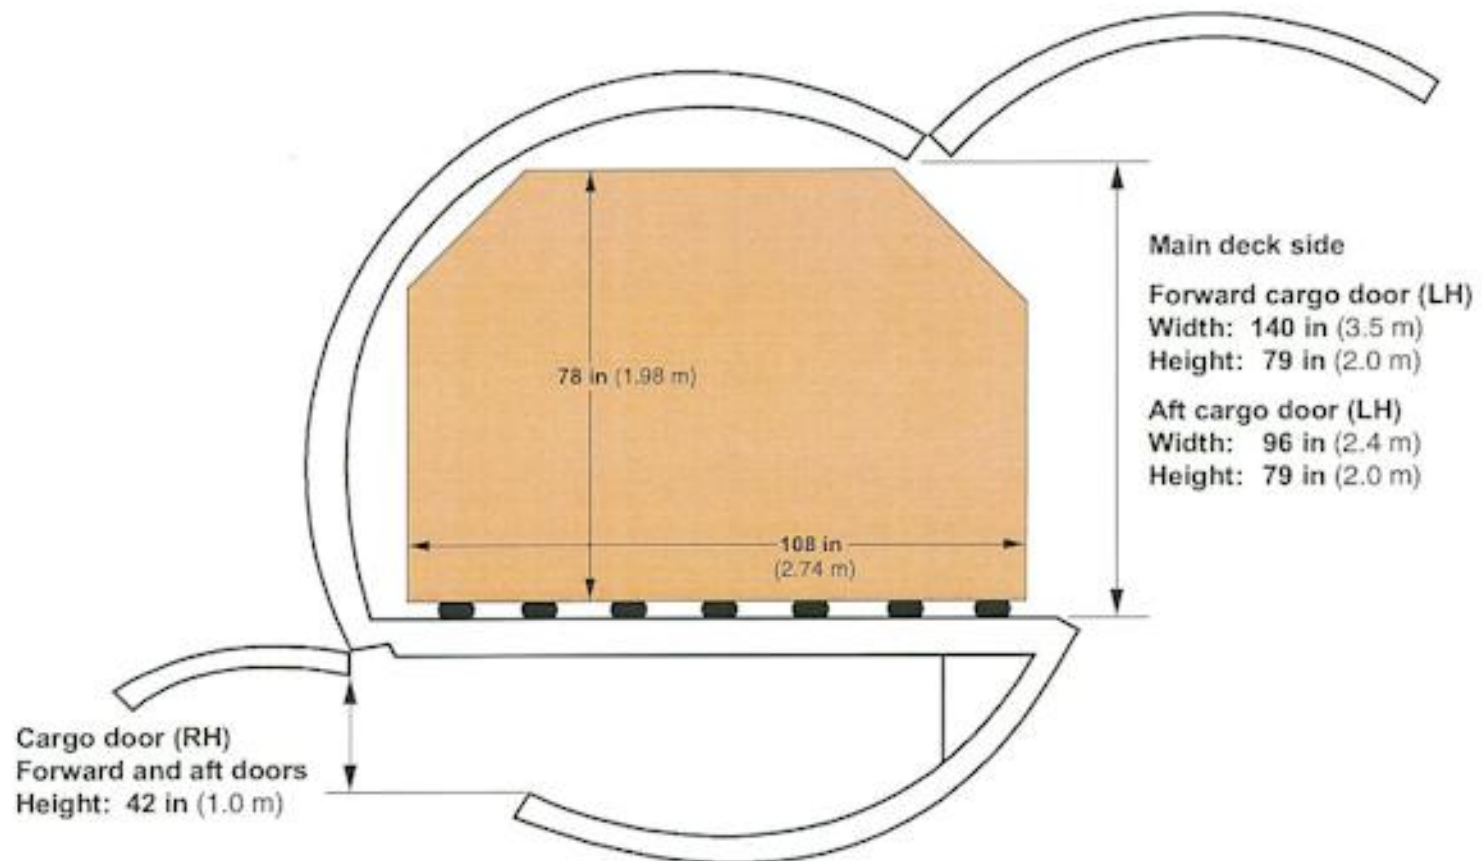

Airline Cargo Services
600 Bayview Ave, Suite 305
Inwood, NY 11096
www.airlinecargo.com
email: info@airlinecargo.com
516-371-1545

Lockheed L-188 'Electra' Freighter

Cargo Configuration

Cross section